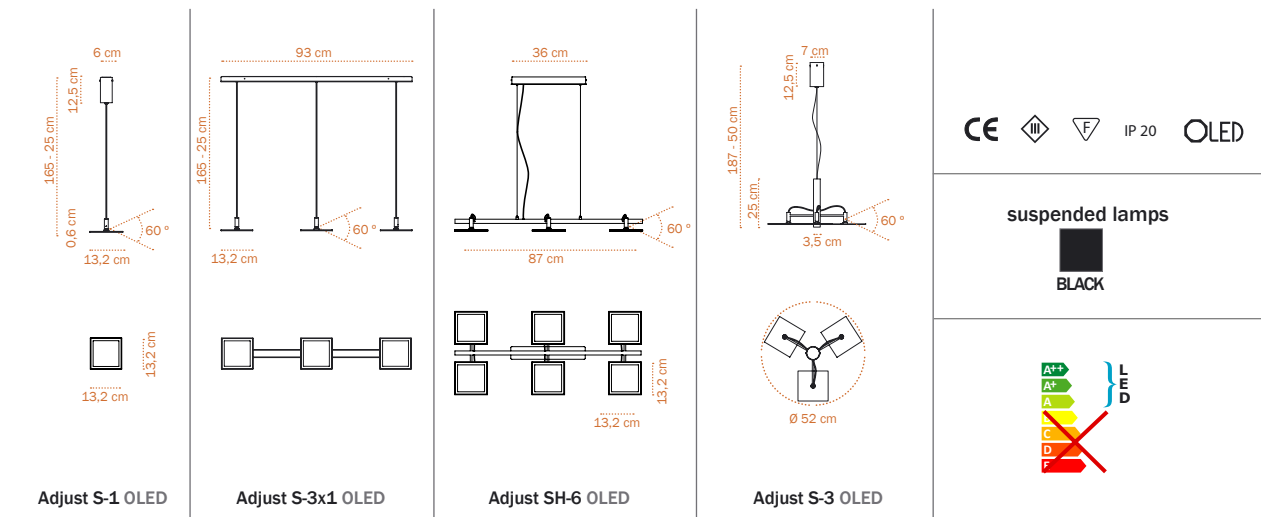

Adjust S OLED

- S-1 OLED-suspended lamp with 1 adjustable lighting-arm, ~ 300 lumens, dimmable
- S-3x1 OLED-suspended lamp with 3 adjustable lighting-arms, ~ 900 lumens, dimmable,
- SH-6 OLED-suspended lamp with 6 adjustable lighting-arms, ~ 1800 lumens, dimmable,
- S-3 OLED-suspended lamp with 3 adjustable lighting-arms, ~ 900 lumens, dimmable,
- NE height adjustable by wire stoppermaterial: hinges: Chrome shiny; lighting fixture: aluminium, steel, powder-coated, color: BLACK, cables: BLACK
- OLED OLED: pro Panel: ~ 300 lumens, dimmable

The **“Adjust”** series of flat OLED light panels emit glare-free and diffuse light into their surroundings. Floating in the room like the weightless panels of a satellite, they can be turned in different directions on a ball joint for playful effects: now inwards, now outwards.

light source:

OLED-Panel*, warm-white, ~ 2900 Kelvin, 3000 cd/m², dimmable (constant current 368mA: 1-10 V, Pot, push-dimmer), panel size: 12 x 12 cm, luminance area: 10,4 x 10,4 cm, life time: ~ 10.000 h - 30.000 h, CRI 87, per panel: ~ 300 lumens / consumption per panel: ~ 7,4 W

Bestell-codes:

AD-S-1-NE / AD-S-3x1-NE / AD-SH-6-NE / AD-S-3-NE

(This lighting fixture contains built-in OLEDs. The *OLEDs of this lighting fixture are replaceable only by the manufacturer.)